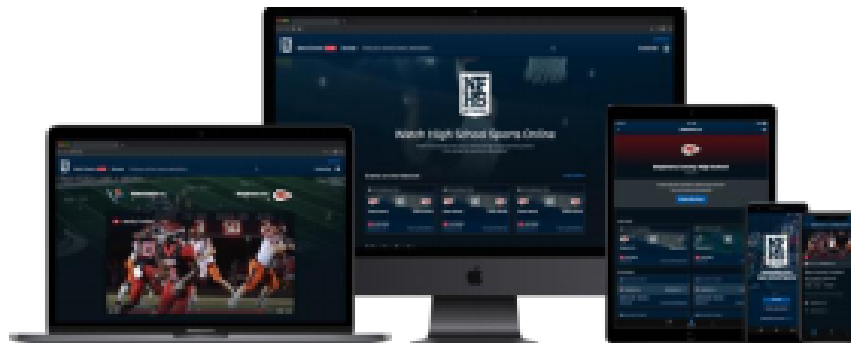

# **WATCH Schuylerville ATHLETICS ALL YEAR LONG**

---

**Watch the Schuylerville Black Horses on the NFHS Network!  
The NFHS Network is your home for LIVE Black Horses  
athletics.**

**Get unlimited access to watch all Schuylerville events this year on the NFHS Network. We've invested in new technology that will bring you every game from our field and gym LIVE.**

**Full access to ALL content on the Network:**

- All of your school's live and on-demand sports broadcasts**
- All other sporting events from around the Nation**

**Friends and family members who can't make the game will never  
a play again!**