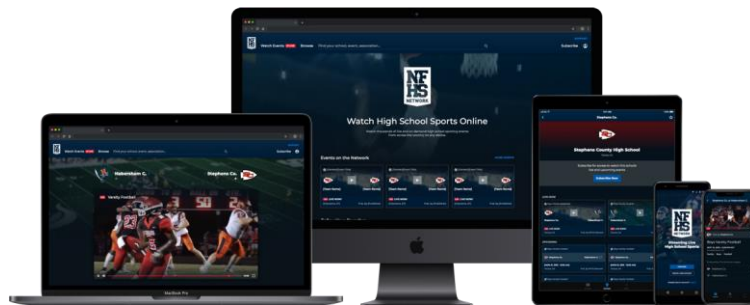

WATCH **Schuylerville** ATHLETICS ALL YEAR LONG

Watch the **Schuylerville Black Horses** on the NFHS Network!

The NFHS Network is your home for LIVE **Black Horses** athletics.

Get unlimited access to watch all Schuylerville events this year on the NFHS Network. We've invested in new technology that will bring you every game from our field and gym LIVE.

Full access to ALL content on the Network:

- All of your school's live and on-demand sports broadcasts
- All other sporting events from around the Nation

Friends and family members who can't make the game will never miss a play again!